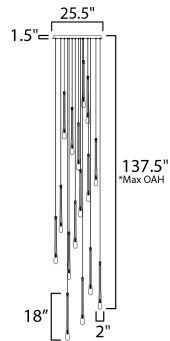

**PRODUCT DESCRIPTION**

The classic teardrop glass shade is elevated in a luxurious collection of pendant configurations using substantially dense glass that are hand blown in elongated forms and curated into various color combinations. Suspended within the long, slender glass is a similarly long and slender socket to illuminate an energy efficient LED G4 lamp at the base of the glass. The slender tube running within the glass also supports the glass with elegantly flat thumb screws in coordinating finishes. Choose from Matte Black metal with Mirror Smoked glass for a moodier ambience, crystal Clear glass that accentuates the thickness of the glass walls paired with transitional Satin Nickel metalwork, or celebrate the design with effervescent Bubble glass and plated Gold metalwork.

\*max overall height

**MEASUREMENTS**

DIMENSION : 25.5" L x 25.5" W x 18" H  
 MAX OAH : 137.5" OAH  
 CANOPY : 25.5" W x 1.5" H x 25.5" L  
 HANGING WEIGHT : 45.7 lb

**LAMPING**

LUMENS : 3,600 Rated (2,700 Del.)  
 BULB : 18 x 1.5W LED G4 , 27W Total  
 BULB INCLUDED : (Included)  
 DIMMABLE :  
 CRI : 90 CRI  
 COLOR\_TEMP : 3000K

**FINISHES OPTION**

-  Black (BK)
-  Gold (GLD)
-  Satin Nickel (SN)

**GLASS**

Clear Crystal 122

**MATERIAL**

Glass, Steel

**RATINGS**

Dry Location